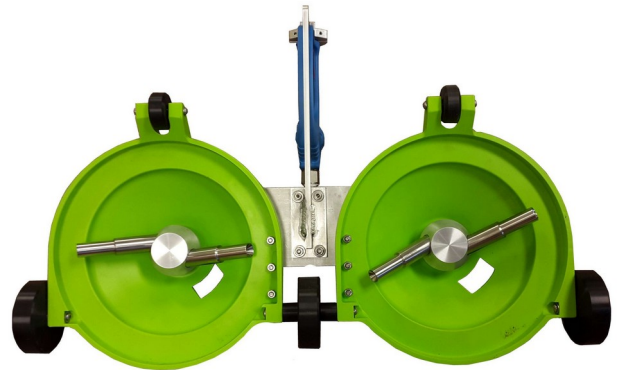

2040-DoubleDome

Specifications and Options

Specially designed to be attached to a CaviBlaster 2040-D

Optional Accessories:

Additional pressure hose available in 50 ft or 100 ft sections
 Max. Pressure hose length recommended
 up to 300 ft (100 meters) total

Dimensions	
Length (with handle)	18.5" / 47 mm
Wheel Base / Width	32" / 813 mm
Height (with handle)	10" / 254 mm
Weight	25 Lbs / 11.3 kg (diver option)
Quantity of Nozzles	4 (four)
Clearance	1.6 / 40 mm

CaviBlaster Unit	
Model	2040-D
Flow Rate	20 gpm / 76 L/m
Flow Rate per Nozzle	5 gpm / 19 L/m
Nozzle Pressure	4,000 psi / 275 bar
Hose Diam/Max Lgth	3/4" / 600 LF / 200 m

Cleanning Width	
Light growth (algae)	37" / 950 mm
Medium growth	35" / 900 mm
Heavy growth	33" / 850 mm

Cleanning Rate	
Light growth (algae)	Up to 2+ sec meter
Medium growth	Up to 6+ sec meter
Heavy growth	Up to 15+ sec meter

Shipping Dimensions	
Box 34x20x20"	30 Lbs Gross weight

* Pricing and specifications subject to change without notice